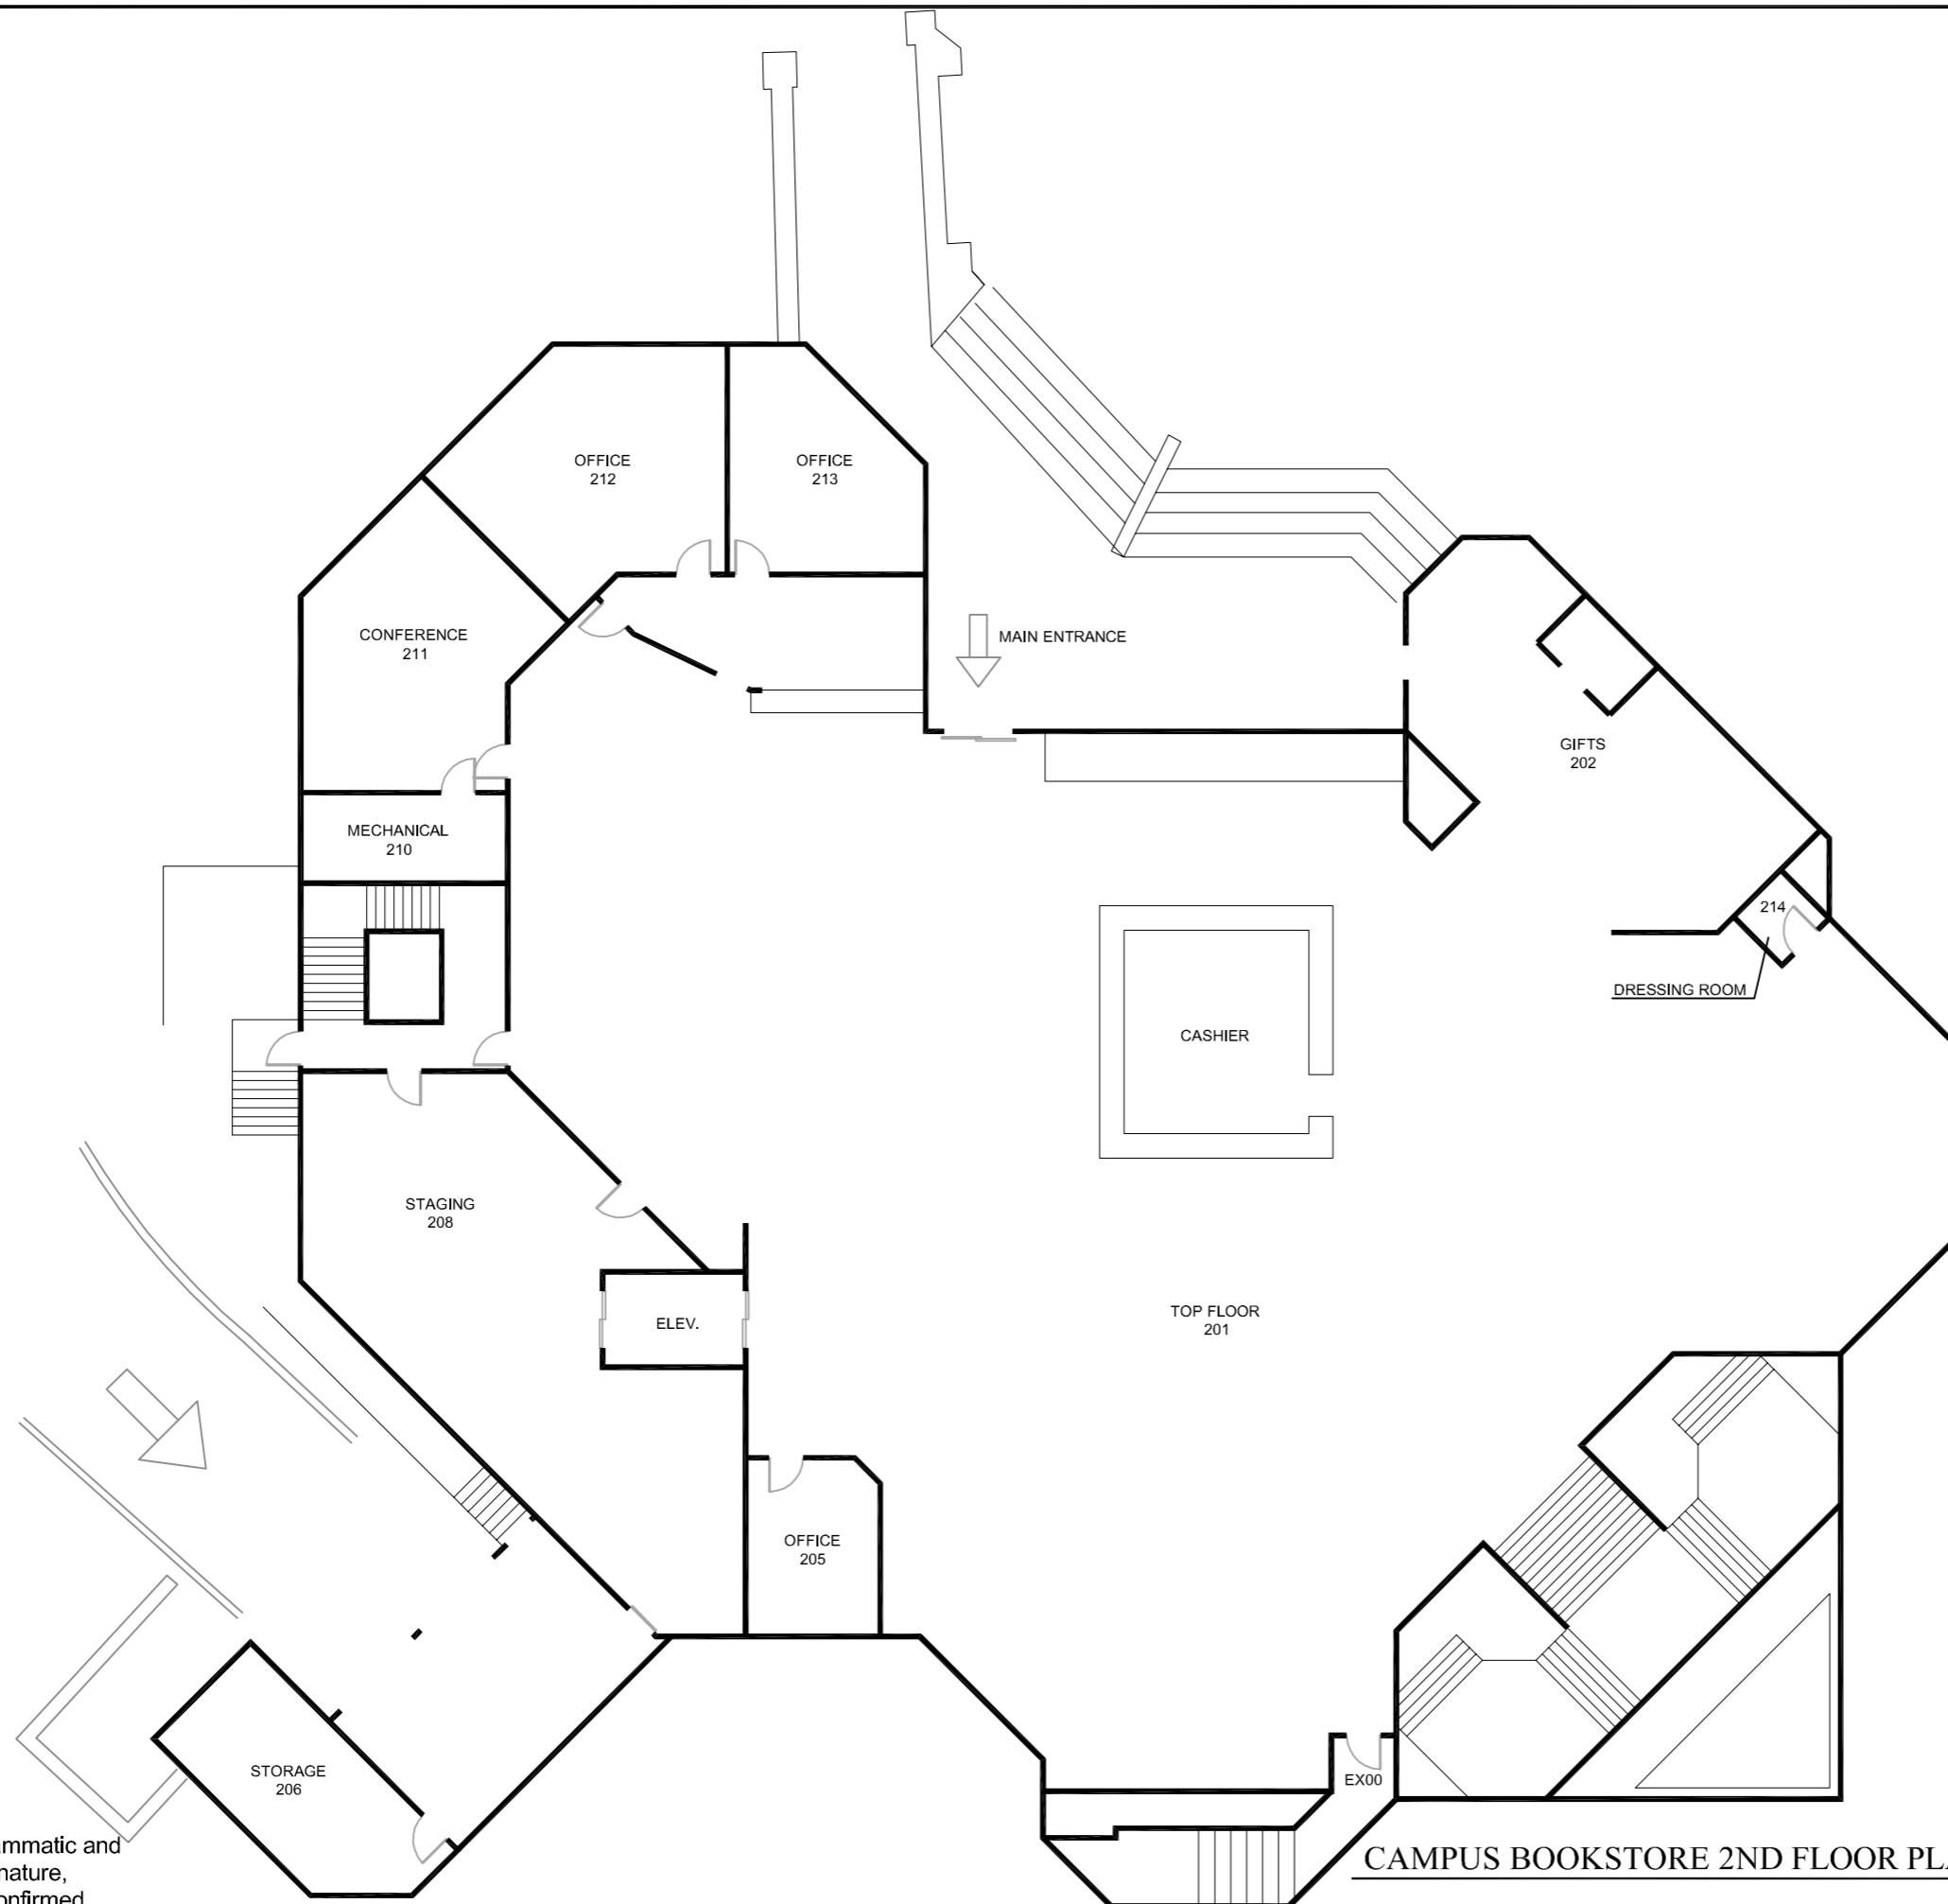

SANTA BARBARA CITY COLLEGE

Santa Barbara City College
721 Cliff Drive
Santa Barbara, CA 93109-2394

DESIGN PROFESSIONAL:

ARCHITECT'S CONSULTING SERVICE

Richard McKenzie AIA

1187 COAST VILLAGE RD., SUITE 10-H
SANTA BARBARA, CA 93108
PHONE (805) 331-6259

BUILDING FLOOR PLANS

PROJECT NAME:

SHEET CONTENTS:

CAMPUS BOOKSTORE
2ND FLOOR PLAN
(EAST CAMPUS)

DATE: 07.01.2014

LAST REVISED DATE:

SBCC Drawing Name:
CDS-02.dwg

CBS-02

SHEET 8 OF 48

CAMPUS BOOKSTORE 2ND FLOOR PLAN

NO SCALE

Plot Date: 07-29-14
Note:
Plan is diagrammatic and
schematic in nature,
scale is not confirmed