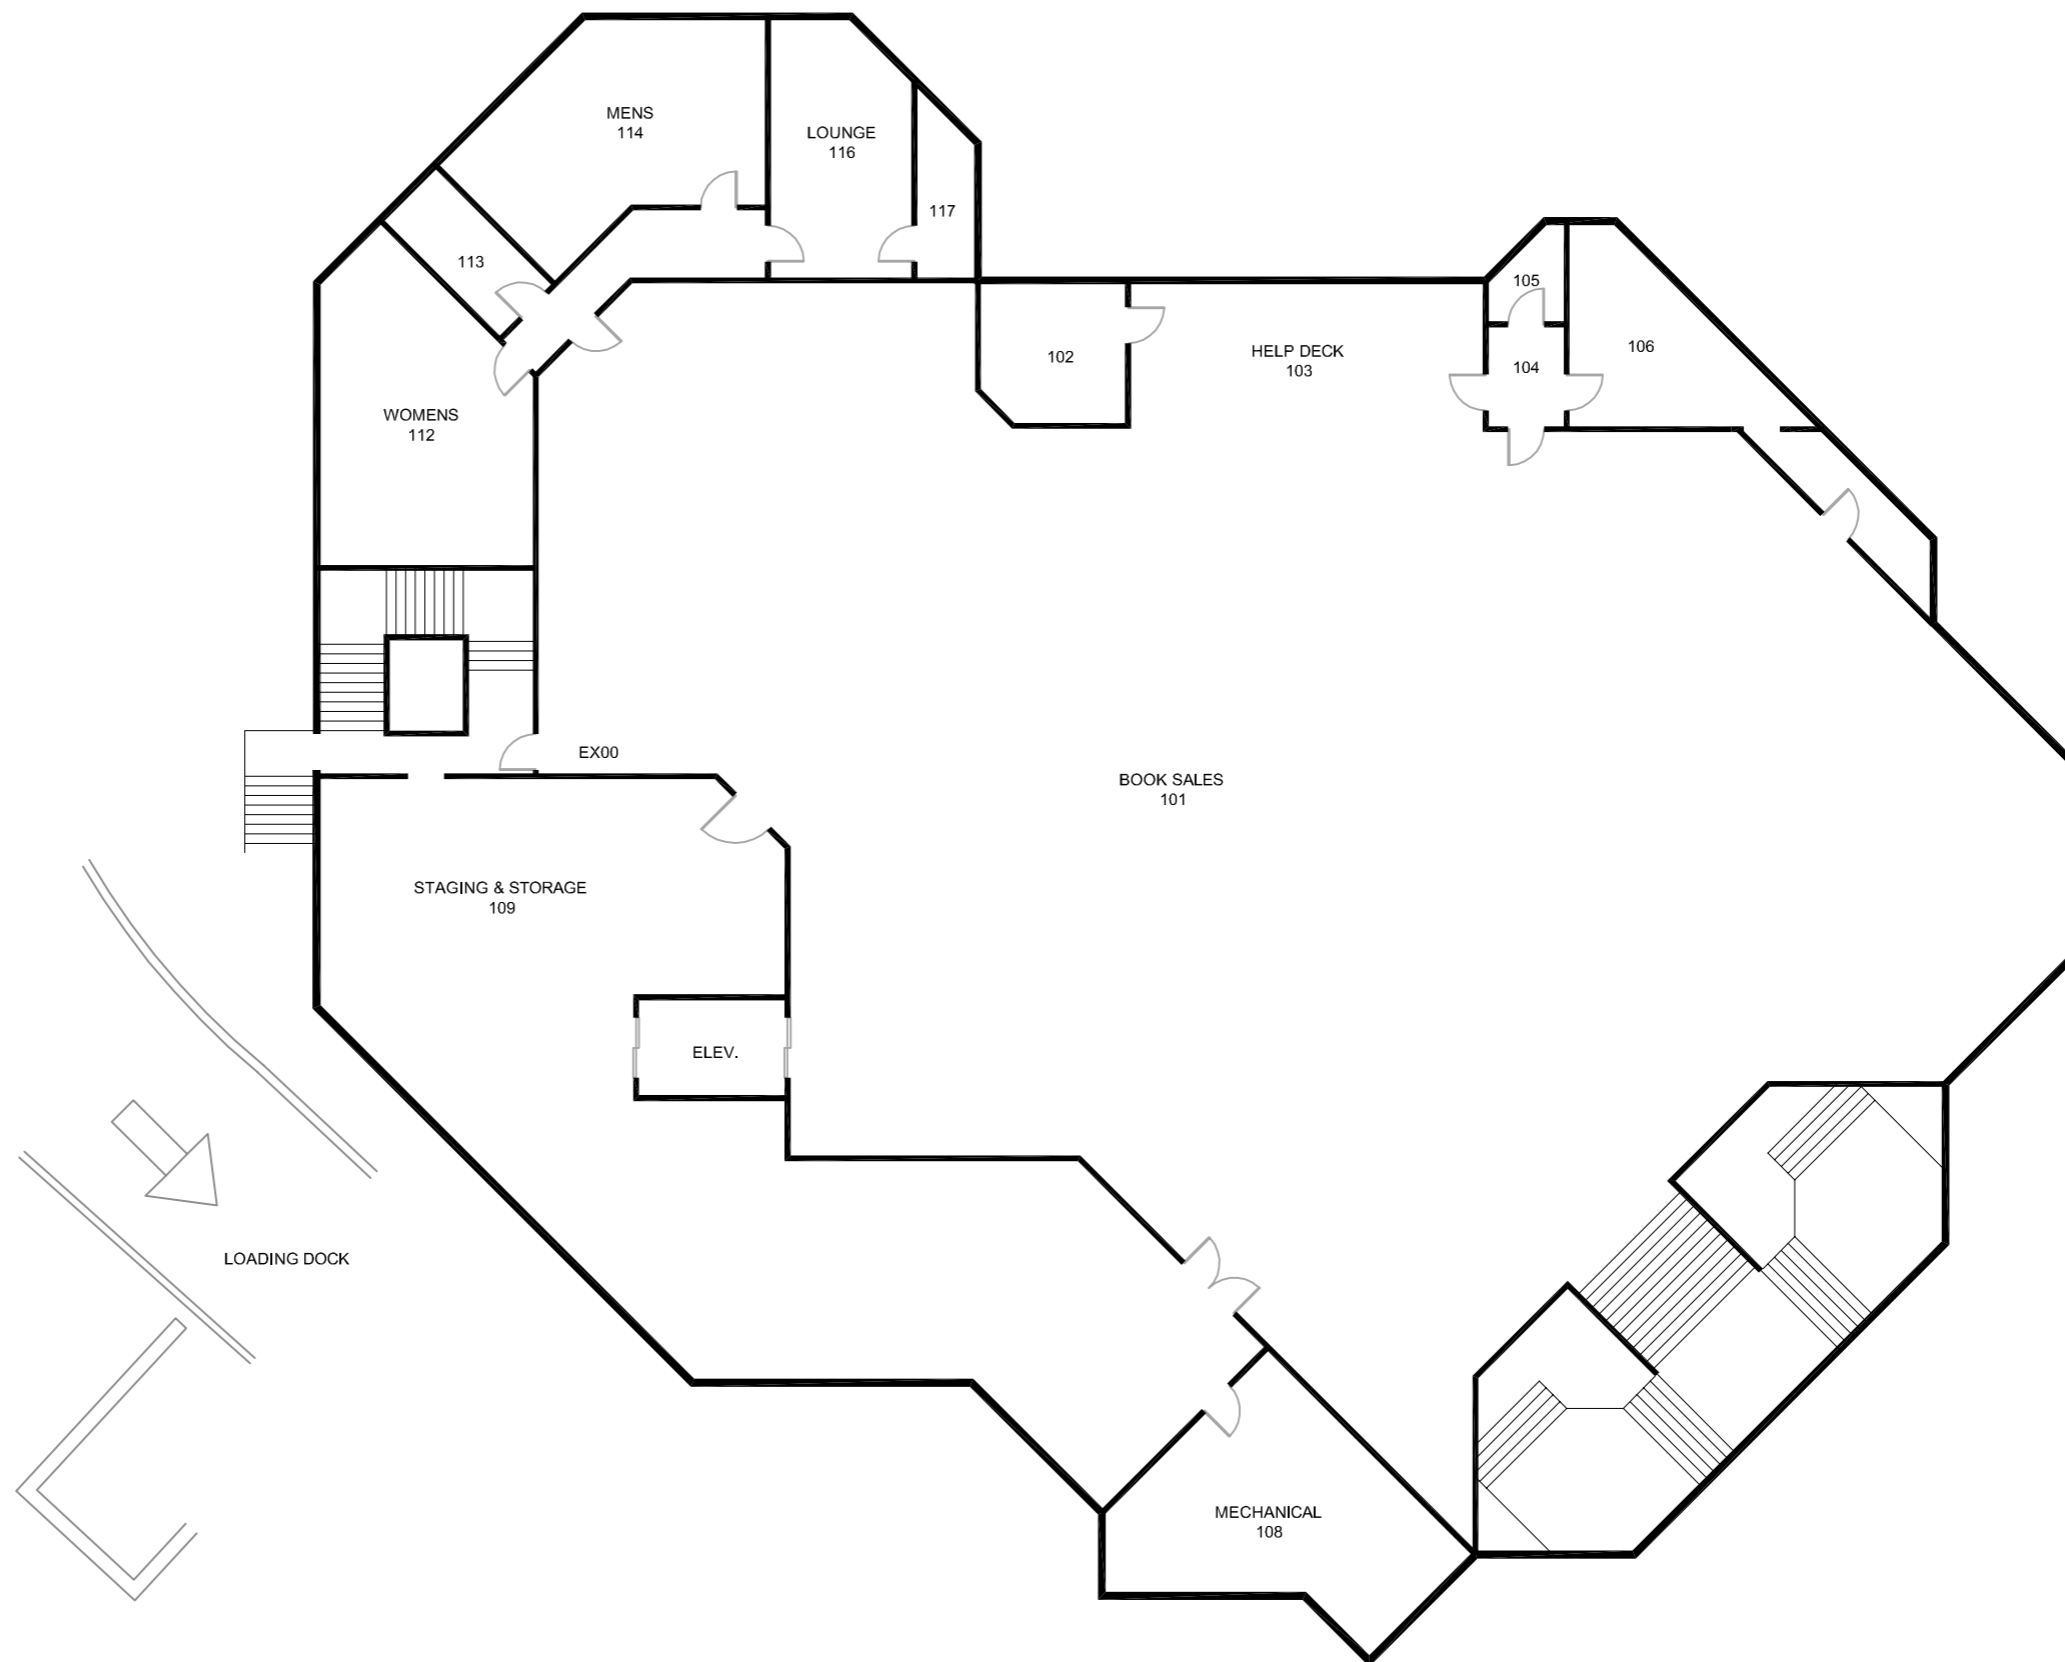

SANTA BARBARA CITY COLLEGE

Santa Barbara City College
721 Cliff Drive
Santa Barbara, CA 93109-2394

DESIGN PROFESSIONAL:

ARCHITECTS CONSULTING SERVICE

Richard McKenzie AIA

1187 COAST VILLAGE RD., SUITE 10-H
SANTA BARBARA, CA 93108
PHONE (805) 331-6259

BUILDING FLOOR PLANS

PROJECT NAME:

SHEET CONTENTS:

CAMPUS BOOKSTORE
1ST FLOOR PLAN
(EAST CAMPUS)

DATE: 07.01.2014

LAST REVISED DATE:

SBCC Drawing Name:
CBS-01.dwg

CBS-01

SHEET 7 OF 48

Note:
Plan is diagrammatic and
schematic in nature,
scale is not confirmed

CAMPUS BOOKSTORE 1ST FLOOR PLAN

NO SCALE